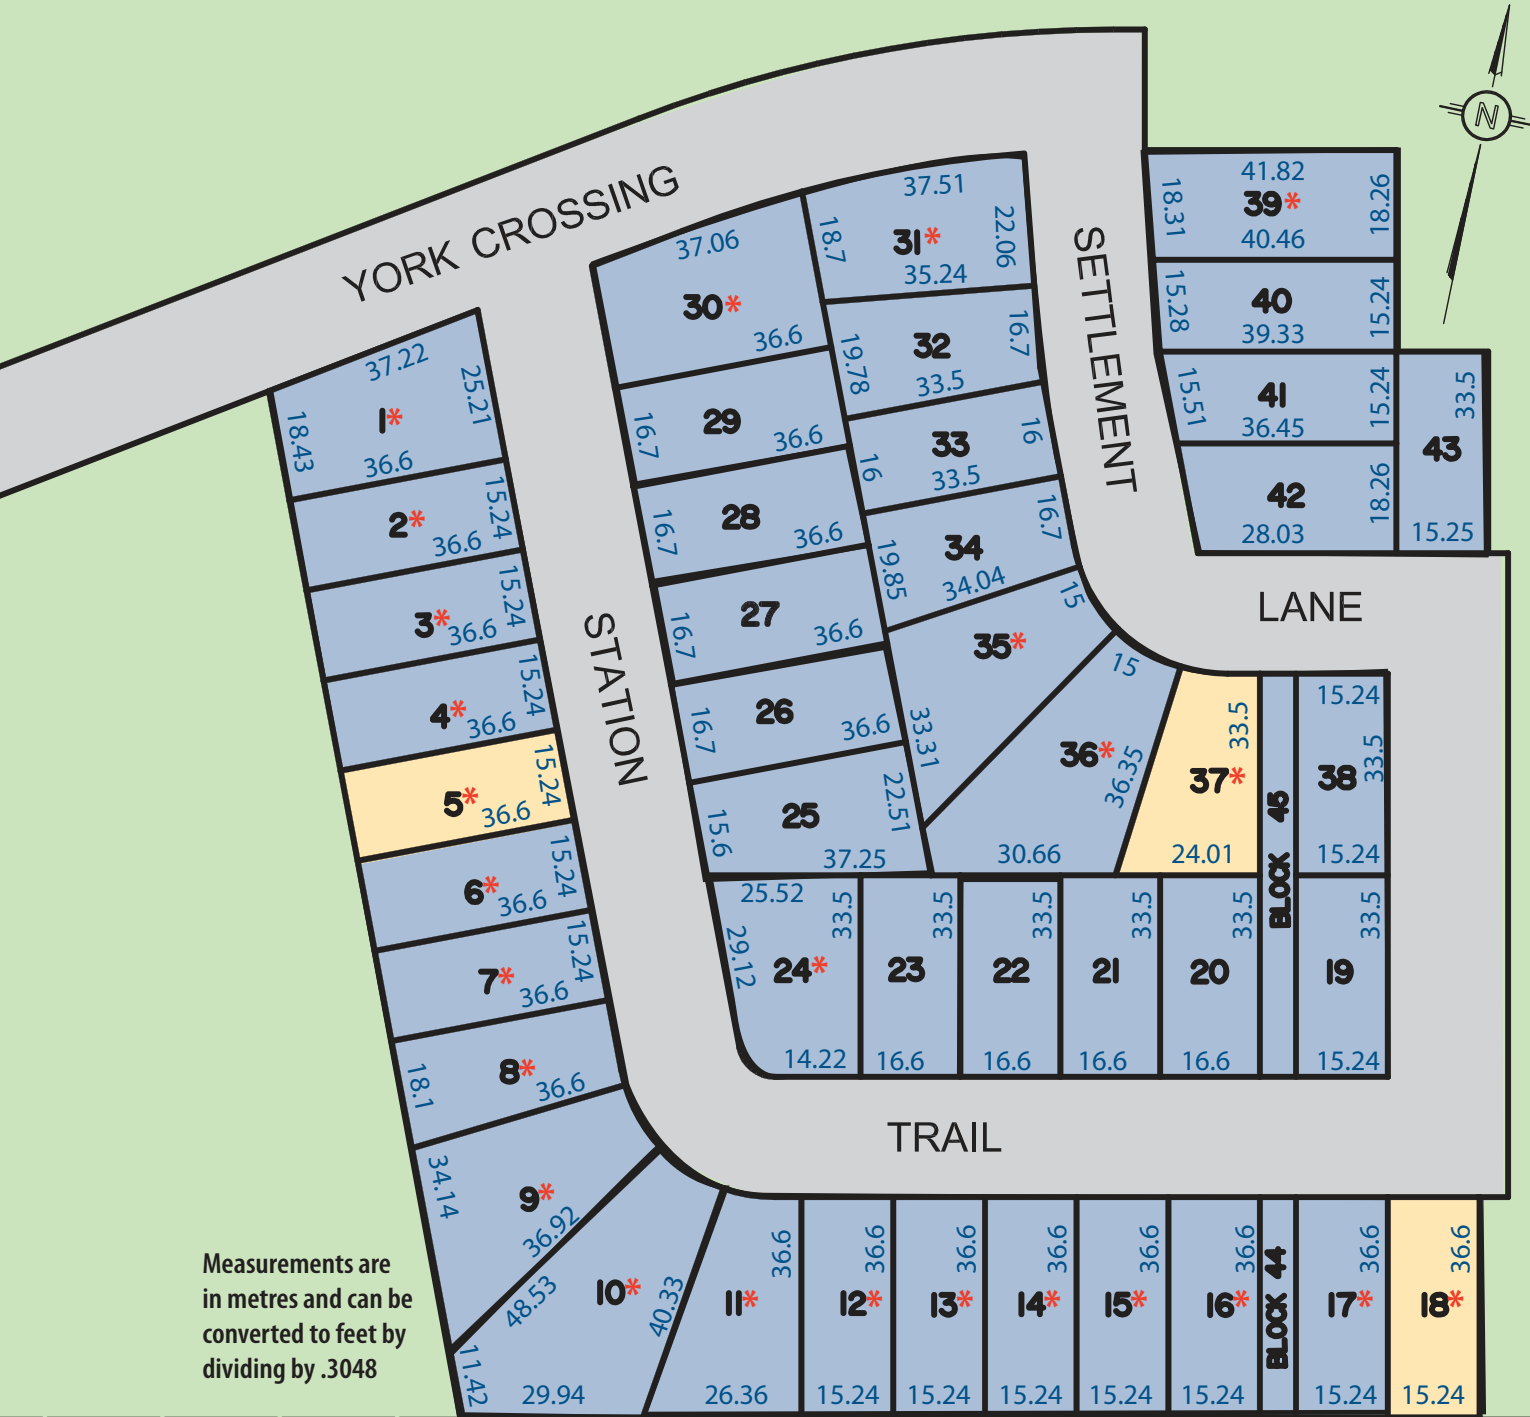

Solidex Place: Phase 1

Russell, Ontario

New York Central Nature Trail

Available Sold

* Please Note: Premium lot charges apply

tel: 613-223-9328 o fax: 613-445-8078

www.corvinellihomes.ca