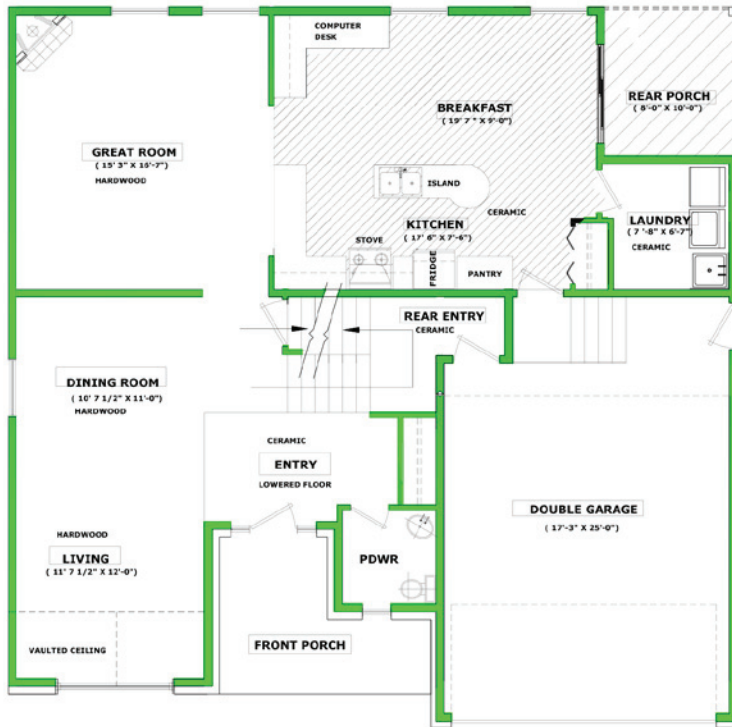

The Peridot

4 bed: 2,408 Sq. Ft.

3 bed: 2,300 Sq. Ft.

Ground Floor Plan—1,248 Sq. Ft.

Second Floor Plan—1,160 Sq. Ft.

Alternate Second Floor Plan—1,052 Sq. Ft.

Some lot restrictions apply.