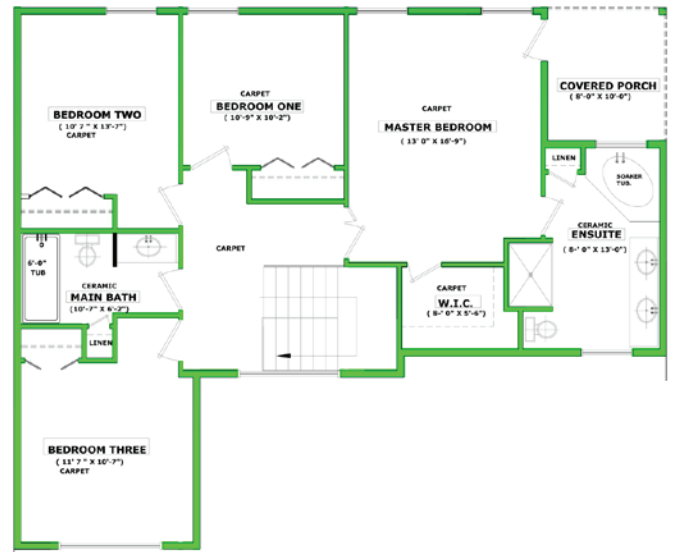

The Peridot

4 bed: 2,408 Sq. Ft.

3 bed: 2,300 Sq. Ft.

Ground Floor Plan—1,248 Sq. Ft.

Second Floor Plan—1,160 Sq. Ft.

Alternate Second Floor Plan—1,052 Sq. Ft.

Some lot restrictions apply.