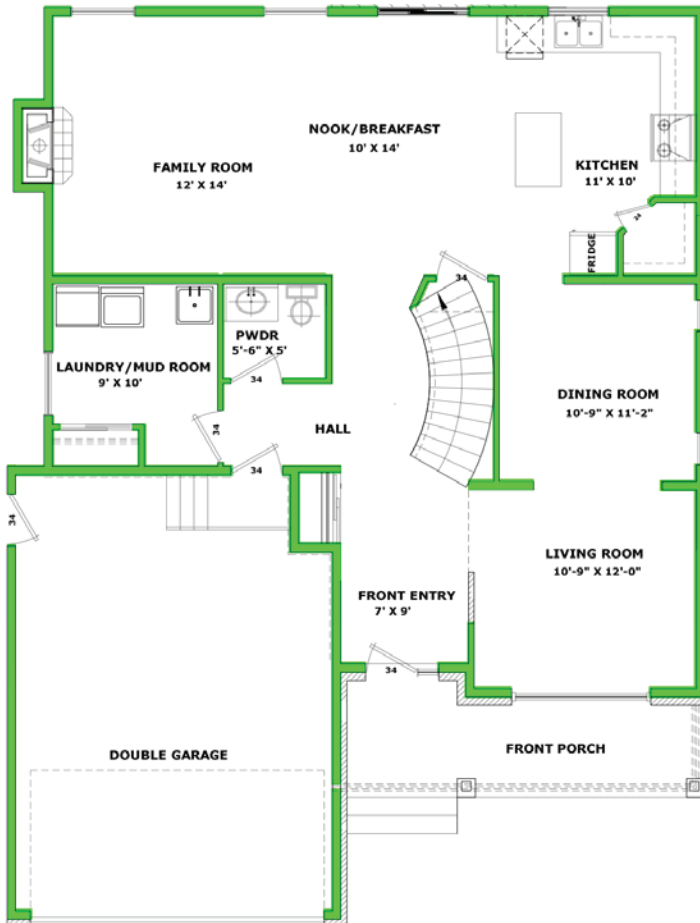

The Garnet

2,580 Sq. Ft.

Ground Floor Plan- 1,170 Sq. Ft.

Second Floor Plan-1,360 Sq. Ft.